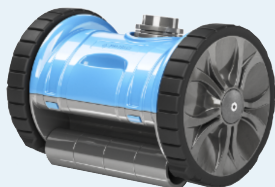

## MANUAL VACUUM

Weighted Contour Shape Deluxe Vacuum Head

## SAND FILTER MEDIA

Fine Grade Pool Filter Sand Media

## SMART CHOICE ENTRY SYSTEM

Upgraded Entry System for Entering and Exiting Pool

24" Step Width

1 Handrail

(Weight Limit 300lb)

Set of 2 "Anchor" Weights

## AUTOMATIC SUCTION VACUUM

Suction-Side Vacuum

Vacuum Hose

Reducer Cone