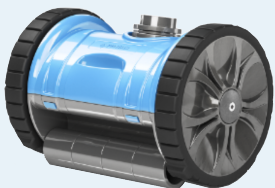

RETAIL VALUE $1,800

UPGRADE PRICE
$999

WWW.COUNTRYLEISUREMFG.COM