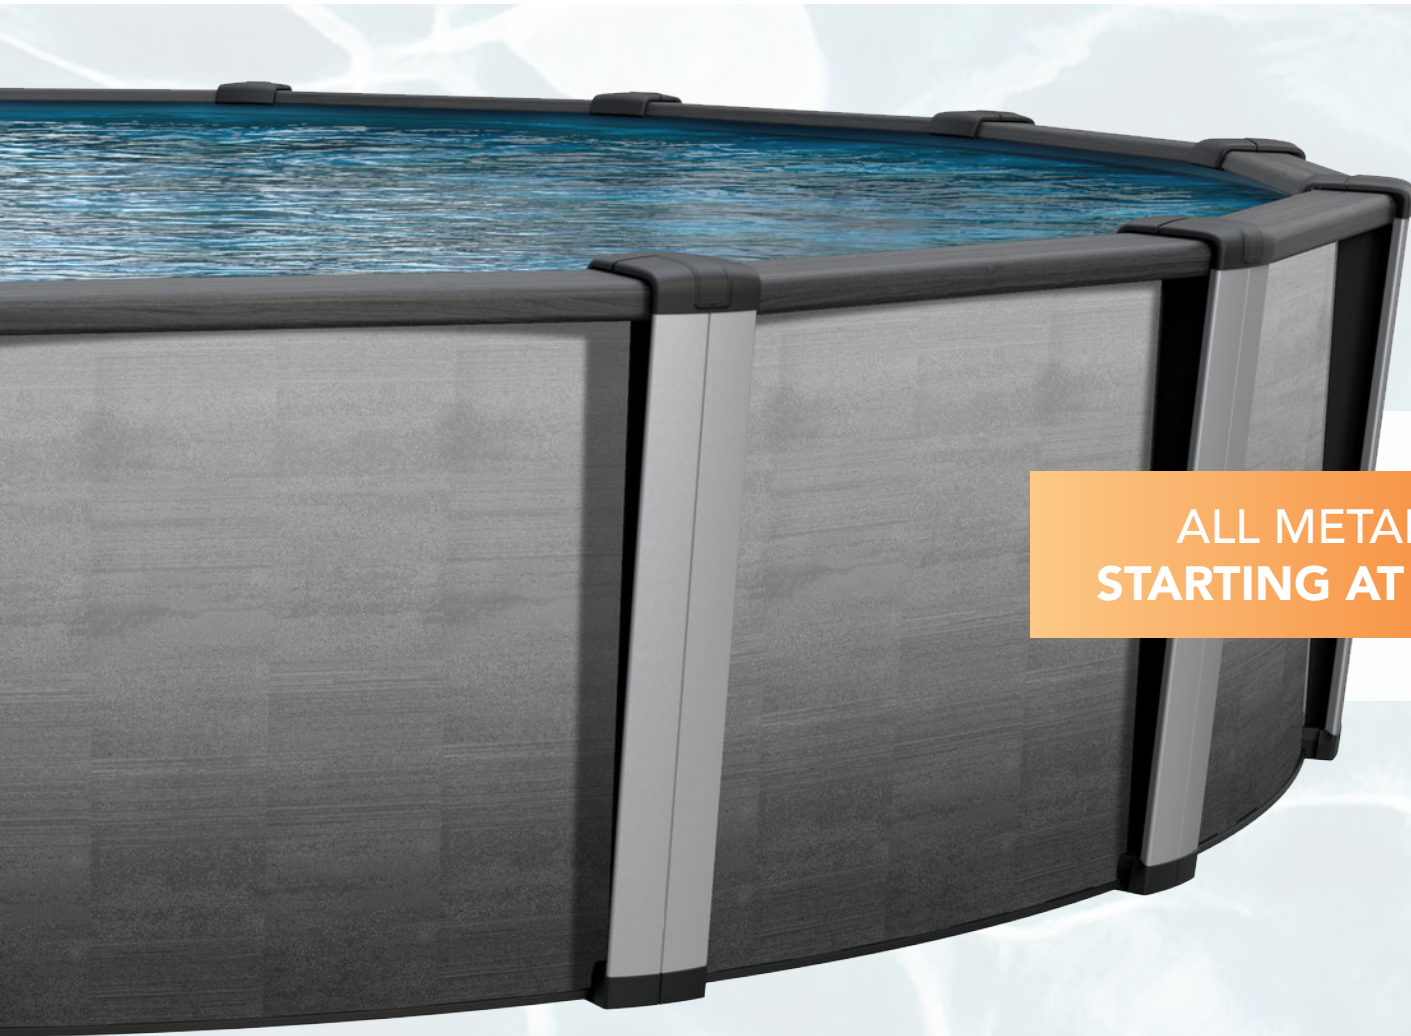

# SOHO 52" POOL

COUNTRY LEISURE

**ALL METAL POOL  
STARTING AT \$7,499**

SCAN TO LEARN MORE ABOUT OUR  
**ABOVE GROUND POOLS**

**AVAILABLE SIZES  
18', 21', 24', AND 30'**

**Includes Bronze Pool Kit**

(Pump and Sand Filter, 20 mil Liner,  
A-Frame Ladder, Standard Maintenance Kit with Telepole,  
Vacuum Hose, Leaf Rake and Pool Brush)