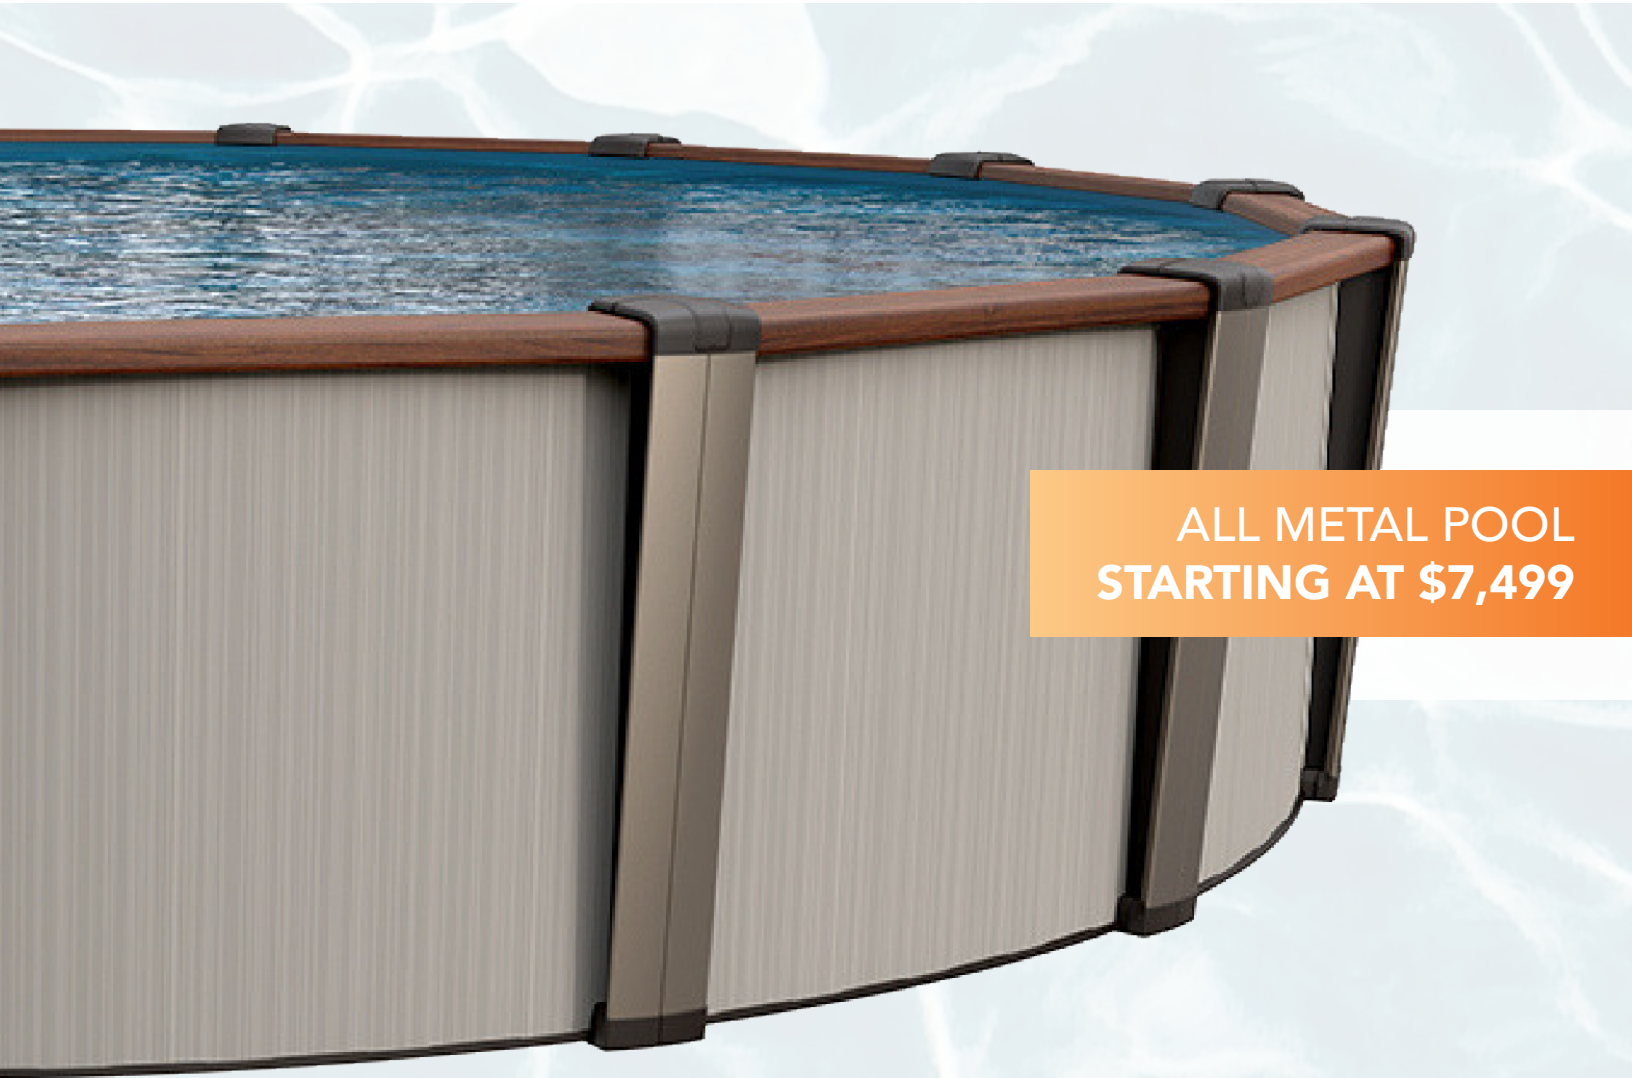

LUXOR 52" POOL

COUNTRY LEISURE

ALL METAL POOL
STARTING AT \$7,499

SCAN TO LEARN MORE ABOUT OUR
ABOVE GROUND POOLS

AVAILABLE SIZES
18', 21', 24', AND 30'

Includes Bronze Pool Kit

(Pump and Sand Filter, 20 mil Liner,
A-Frame Ladder, Standard Maintenance Kit with Telepole,
Vacuum Hose, Leaf Rake and Pool Brush)